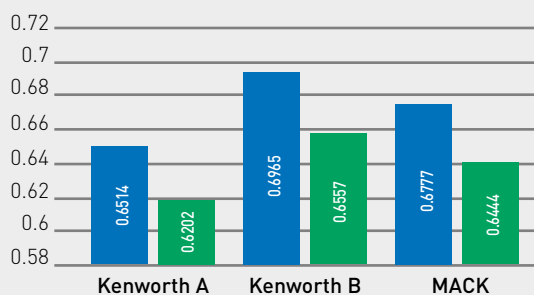

Diesel Consumption

■ Diesel Consumption - Control (Litres/km)
■ Diesel Consumption Rox Diesel 9300C (Litres/km)

Table 3: Adblue consumption data from CHS Broadbent Trial