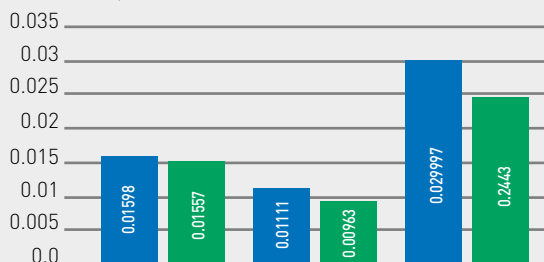

Adblue Consumption

■ Adblue per km - Control
■ Adblue per km - Rox Diesel 9300C